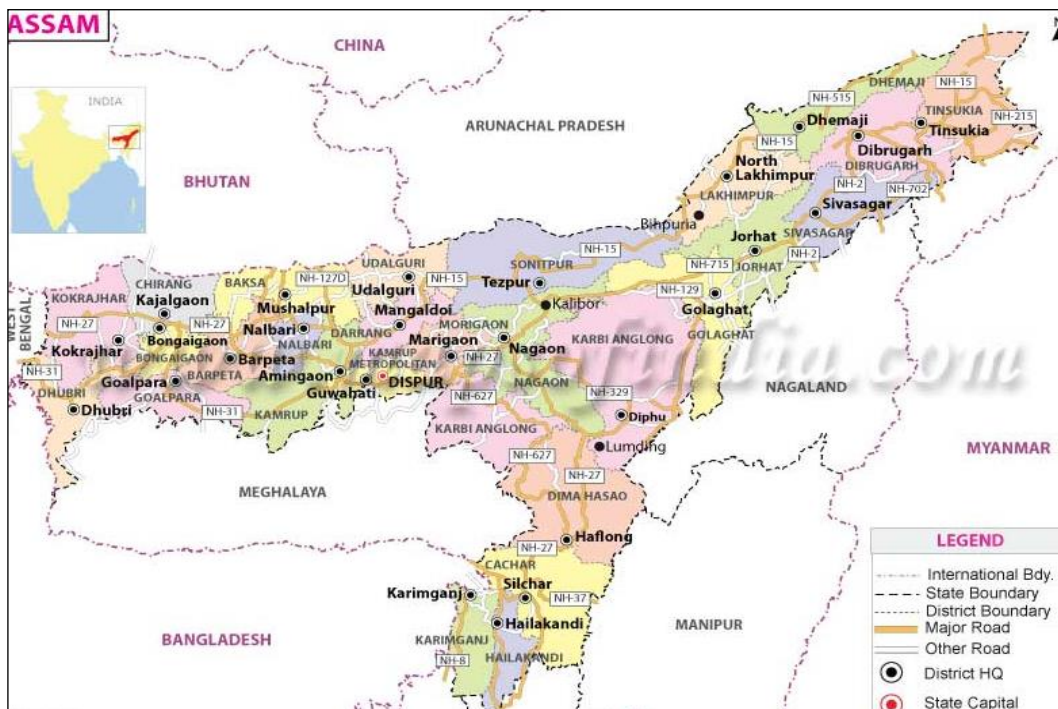

LIST OF ABBREVIATIONS

APHLC	All Party Hill Leaders Conference
ADC	Assistant Deputy Commissioner
CO	Circle Officer
DC	Dhar (SK Dhar) Committee
FAC	Fazl Ali Commission
HPTC	High Powered Tripartite Committee
ILP	Inner Line Permit
JVP	Jawaharlal Nehru, Vallabhbai Patel, Pattabhi Sitaramayya Committee
LC	Local Commission
LCR	Local Commission Report
NEFA	North East Frontier Agency
NEFT	North East Frontier Tract
SCR	State Commission Report
SRC	States Reorganization Commission
SC	Supreme Court of India

MAPS

1. North East India

2. Assam

3. Arunachal Pradesh

4. Assam-Arunachal Border